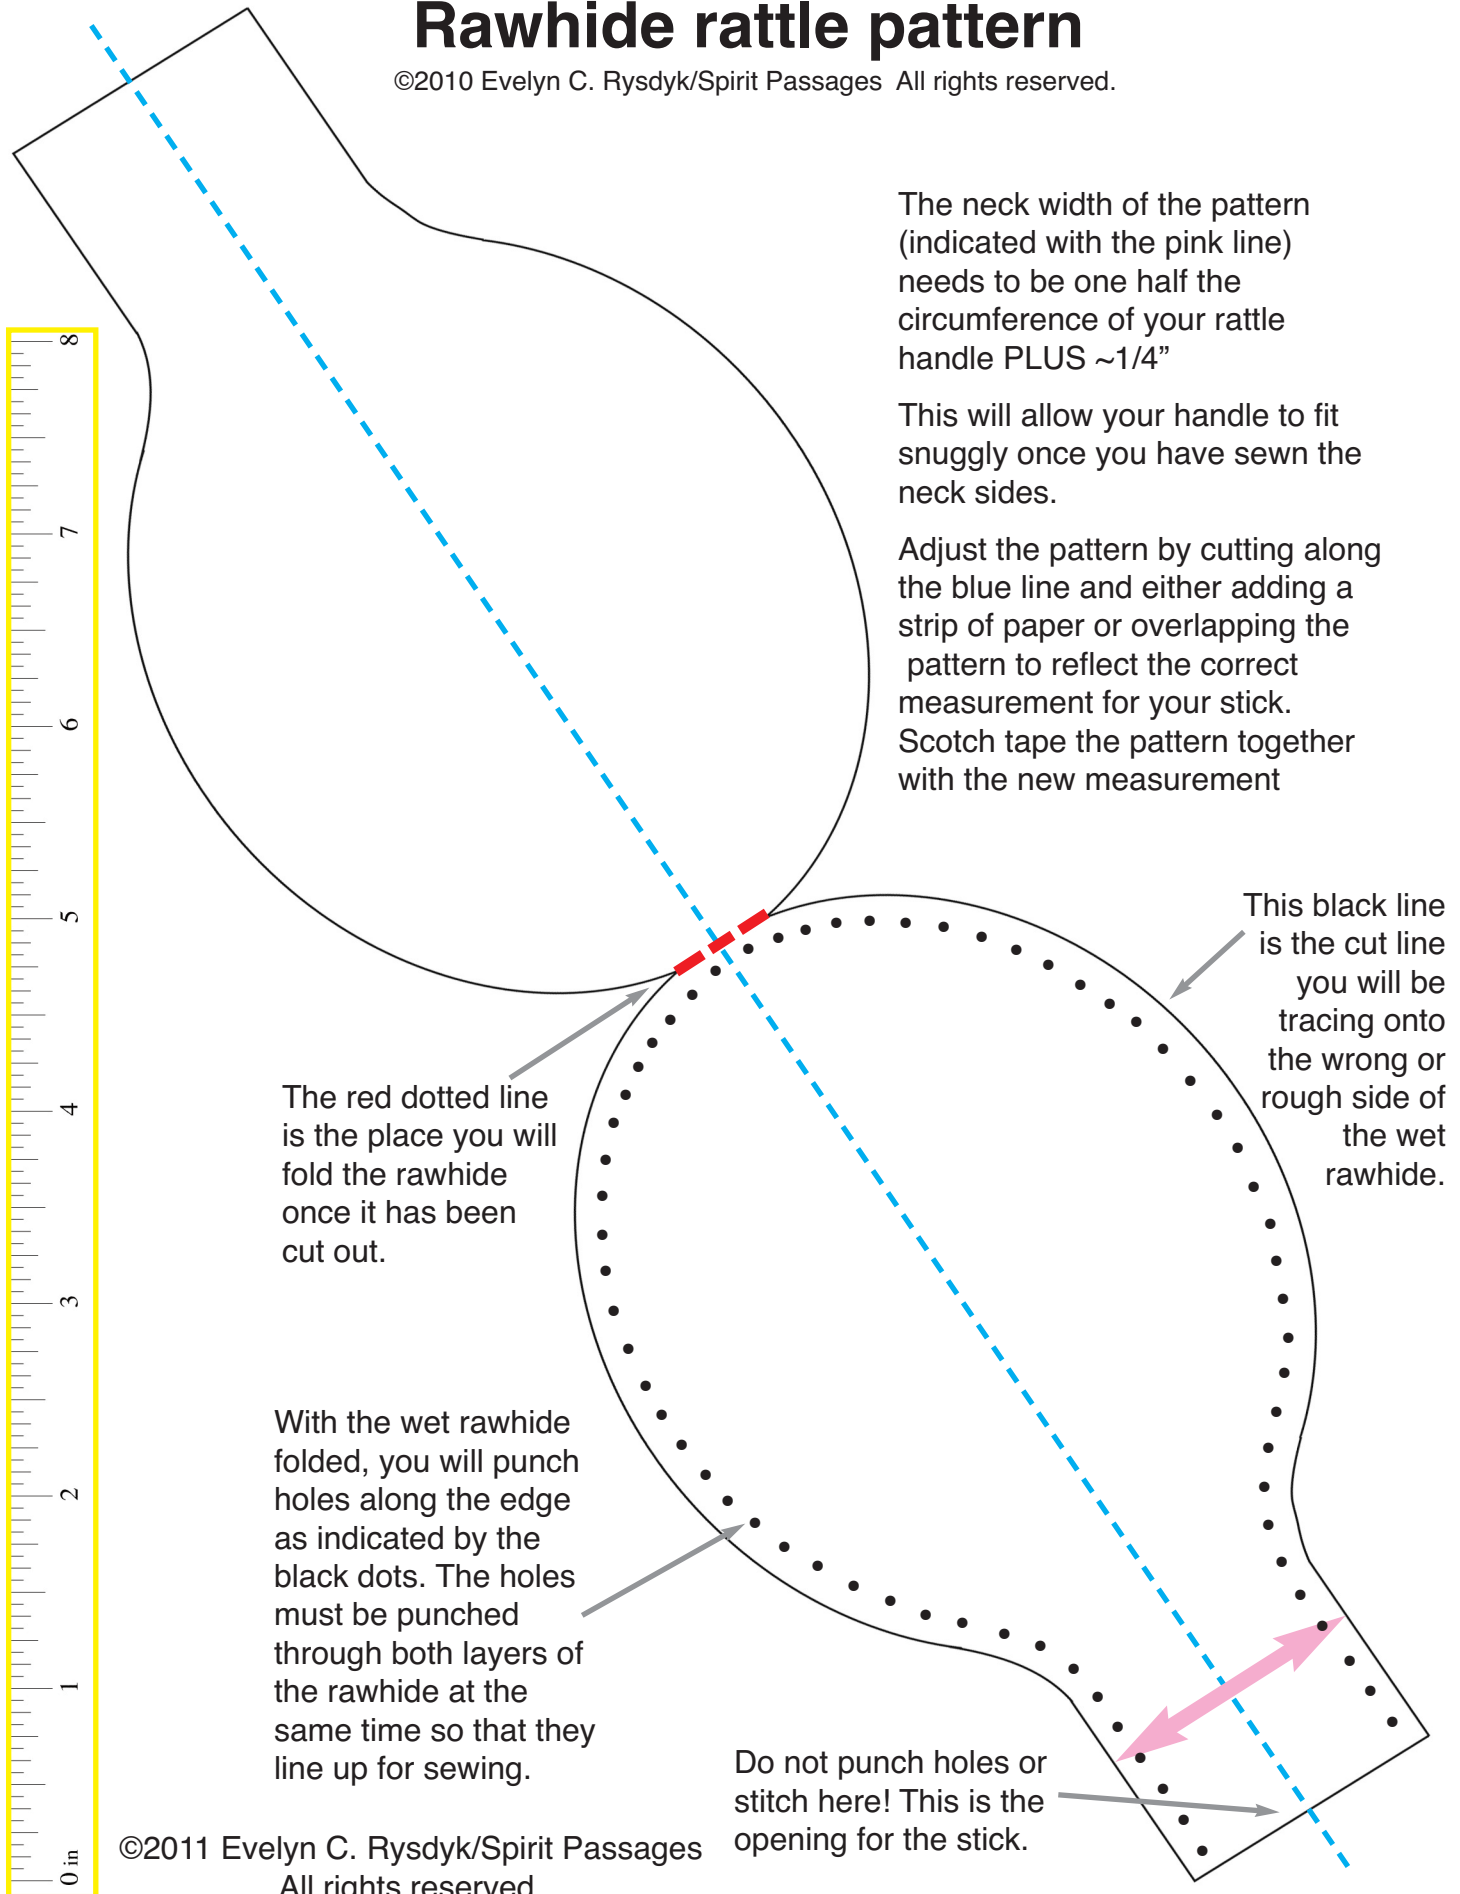

Rawhide rattle pattern

©2010 Evelyn C. Rysdyk/Spirit Passages All rights reserved.

©2011 Evelyn C. Rysdyk/Spirit Passages All rights reserved.